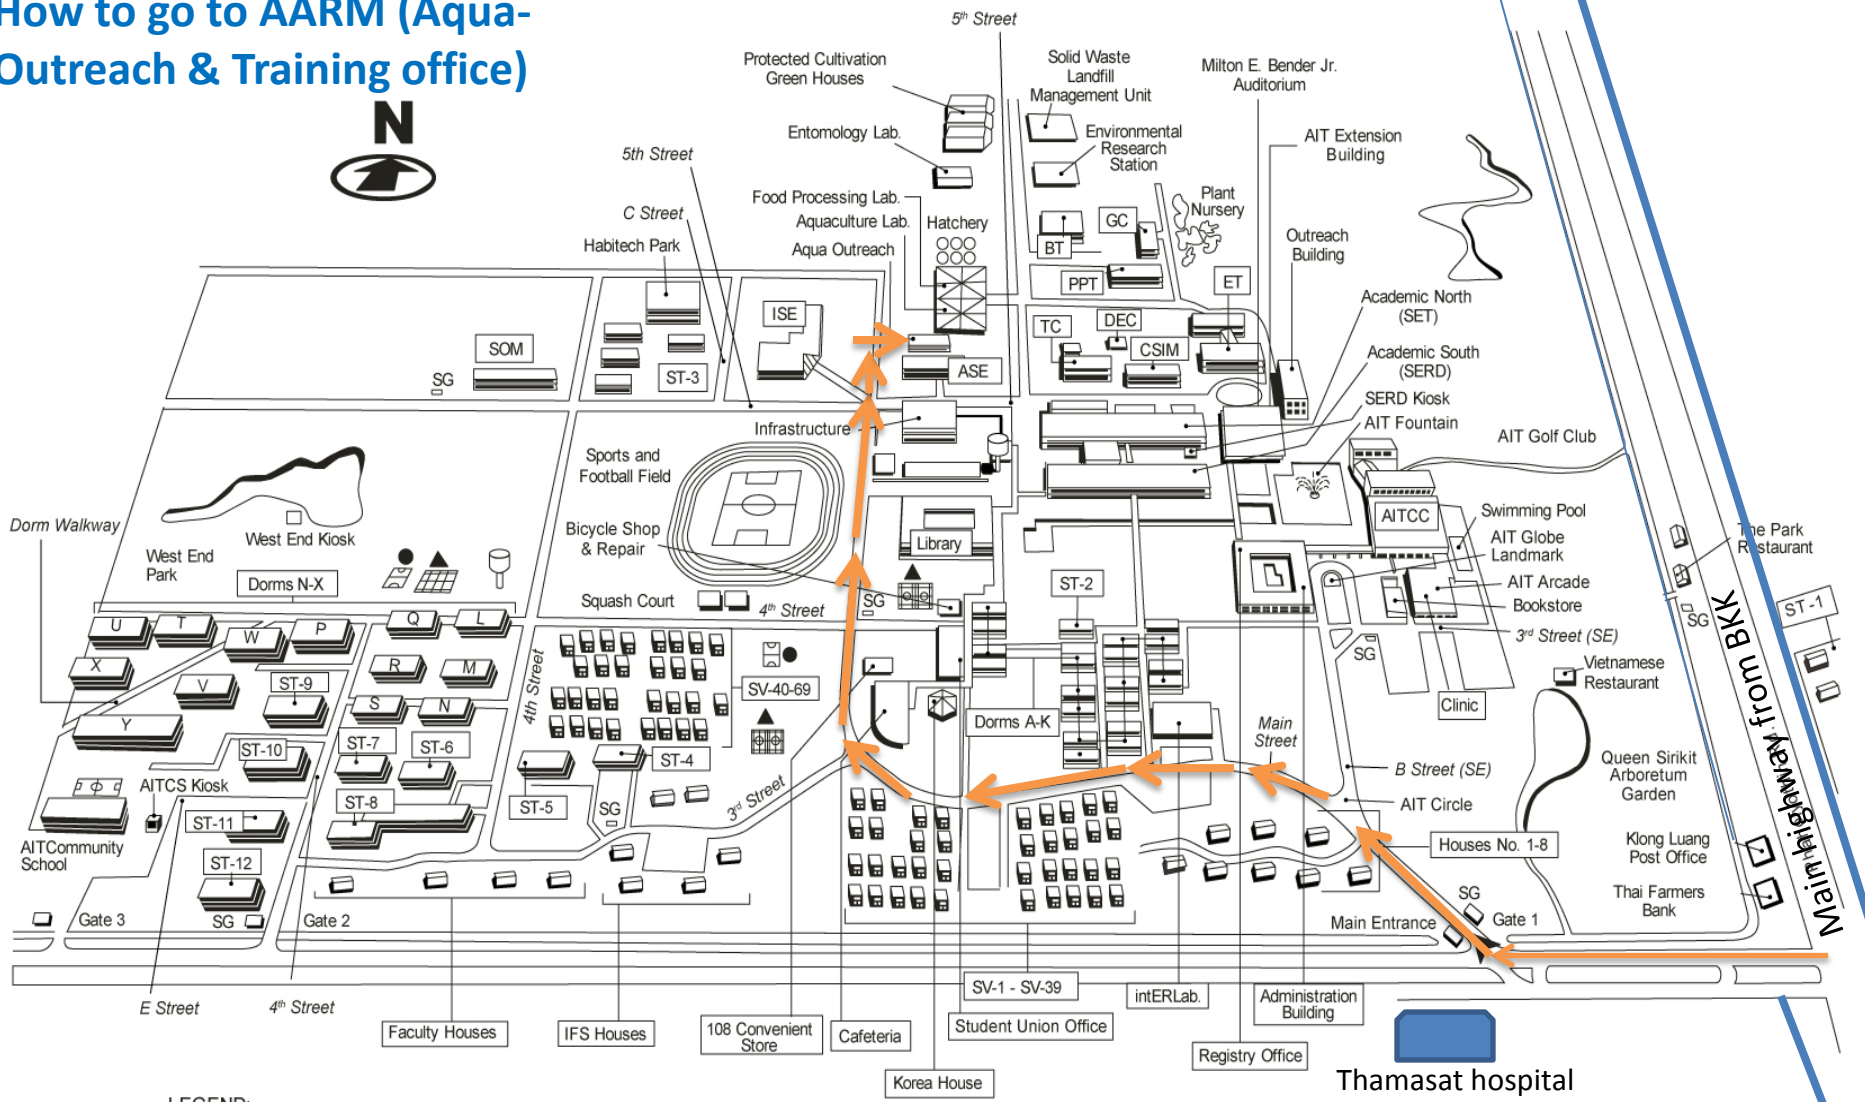

# How to go to AARM (Aqua- Outreach & Training office)

**LEGEND:**

- |   |   |                          |
|---|---|--------------------------|
| AAS = Agriculture Systems Engineering             | IFS = International Faculty and Staff                   | ST = Staff House         |
| AITC = AIT Conference Center                      | ISE = Industrial Systems Engineering and Management     | SV = Student Village     |
| GC = Geoinformatics Center                        | PPT = Pulp and Paper Technology                         | SG = Security Guardhouse |
| BT = Biotechnology                                | SERD = School of Environment, Resources and Development | TC = Telecommunication   |
| CSI = Computer Science and Information Management | SET = School of Engineering and Technology              | ▲ = Tennis Court         |
| DE = Distributed Education Center                 | SOM = School of Management                              | ● = Basketball Court     |
| ET = Energy Technology                            |   |                          |